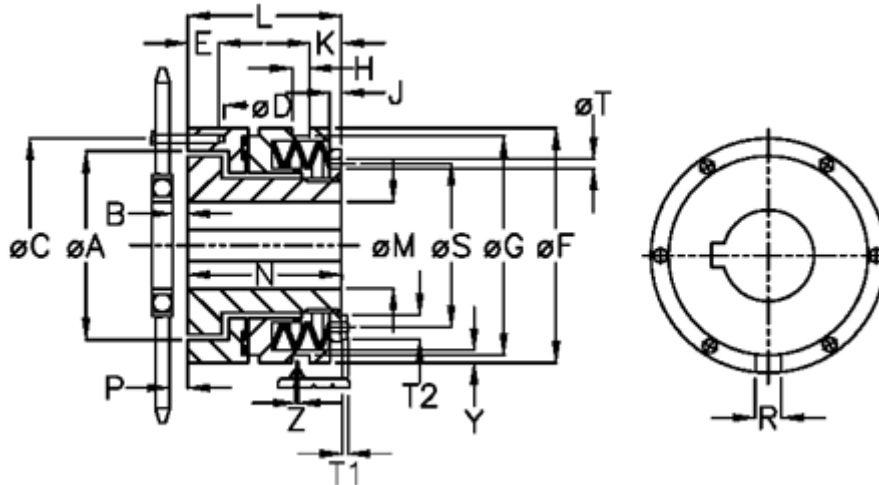

Article number: 46926511

Description: Torque limiter Safelifting A 65 S

Measures

A	= 121.0	G	= 170.0	P	= 5.0
B	= 7.0	H	= 9	R	= 14
C	= 155	J	= 12.0	S	= 129
D	= 6xM12	K	= 33.0	T	= 7
Disc spring mounting	= 6x1S	L	= 114.0	T1	= 6.0
Disc spring version	= S - light	M max	= 65	T2	= 13
E	= 17.0	M min	= 30	Y	= 2
F	= 176	N	= 107.0	Z	= 0.0